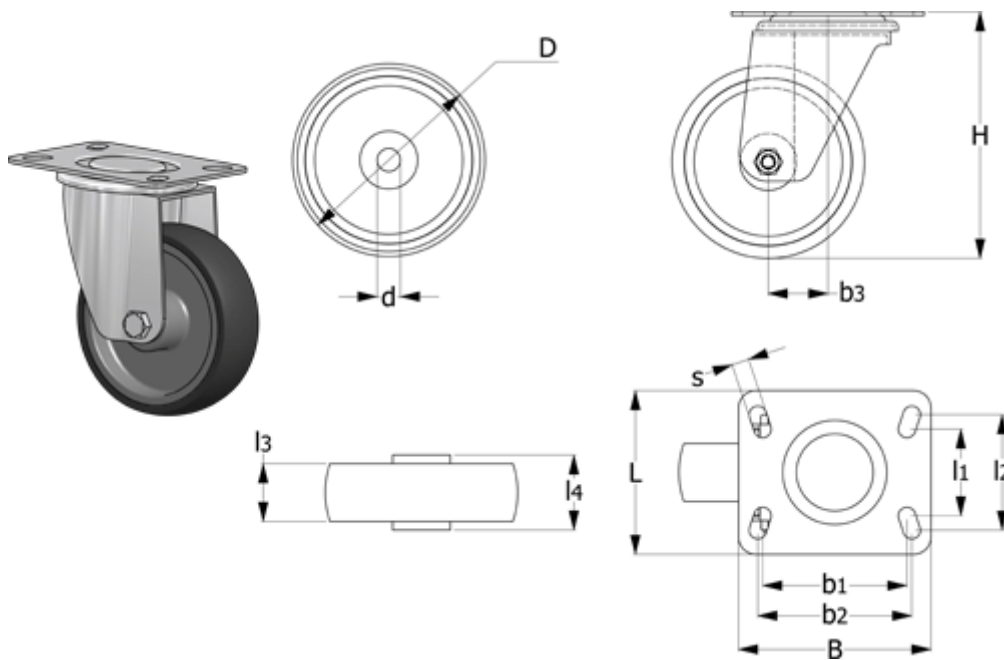

# Data Sheet

Article number: 2314452551

Description: E+G Thermoplastic wheel 452551  
RE.G1-080-SBL turning plate wo/brake

## Measures

B	= 100	g	= 600	s	= 9
b1	= 75	H	= 107	Type = RE.G1-080-SBL	
b2	= 80	L	= 85		
b3	= 39	l1	= 45		
Code	= 452551	l2	= 60		
D	= 80	l3	= 30		
d	= 12	l4	= 39		
Dynamic load (N)	= 700	Rolling resistance (N)	= 700		